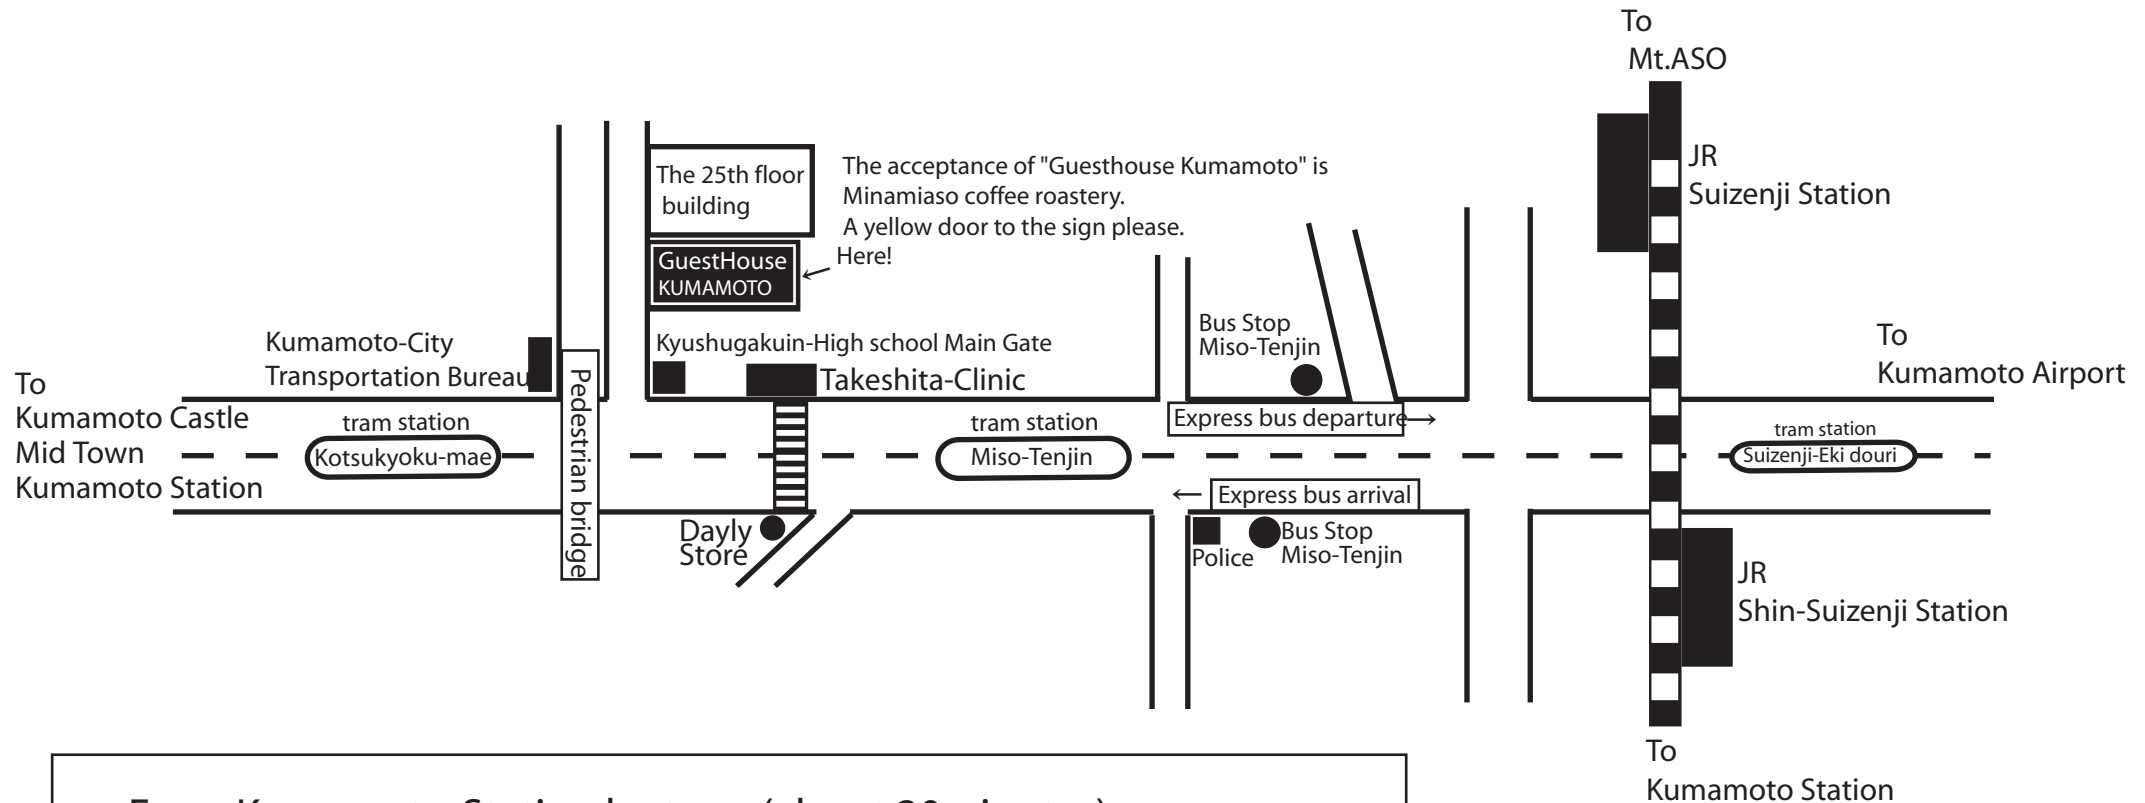

# Location of GuestHouse KUMAMOTO

Tel 096-371-7807

<From Kumamoto-Station by tram (about 20minutes) >  
2 minutes on foot gotten off with "Koutsukyoku-mae" tram station.

<Express bus & Airport limousine>  
7 minutes on foot when it gets off "Miso-tenjin" bus stop.