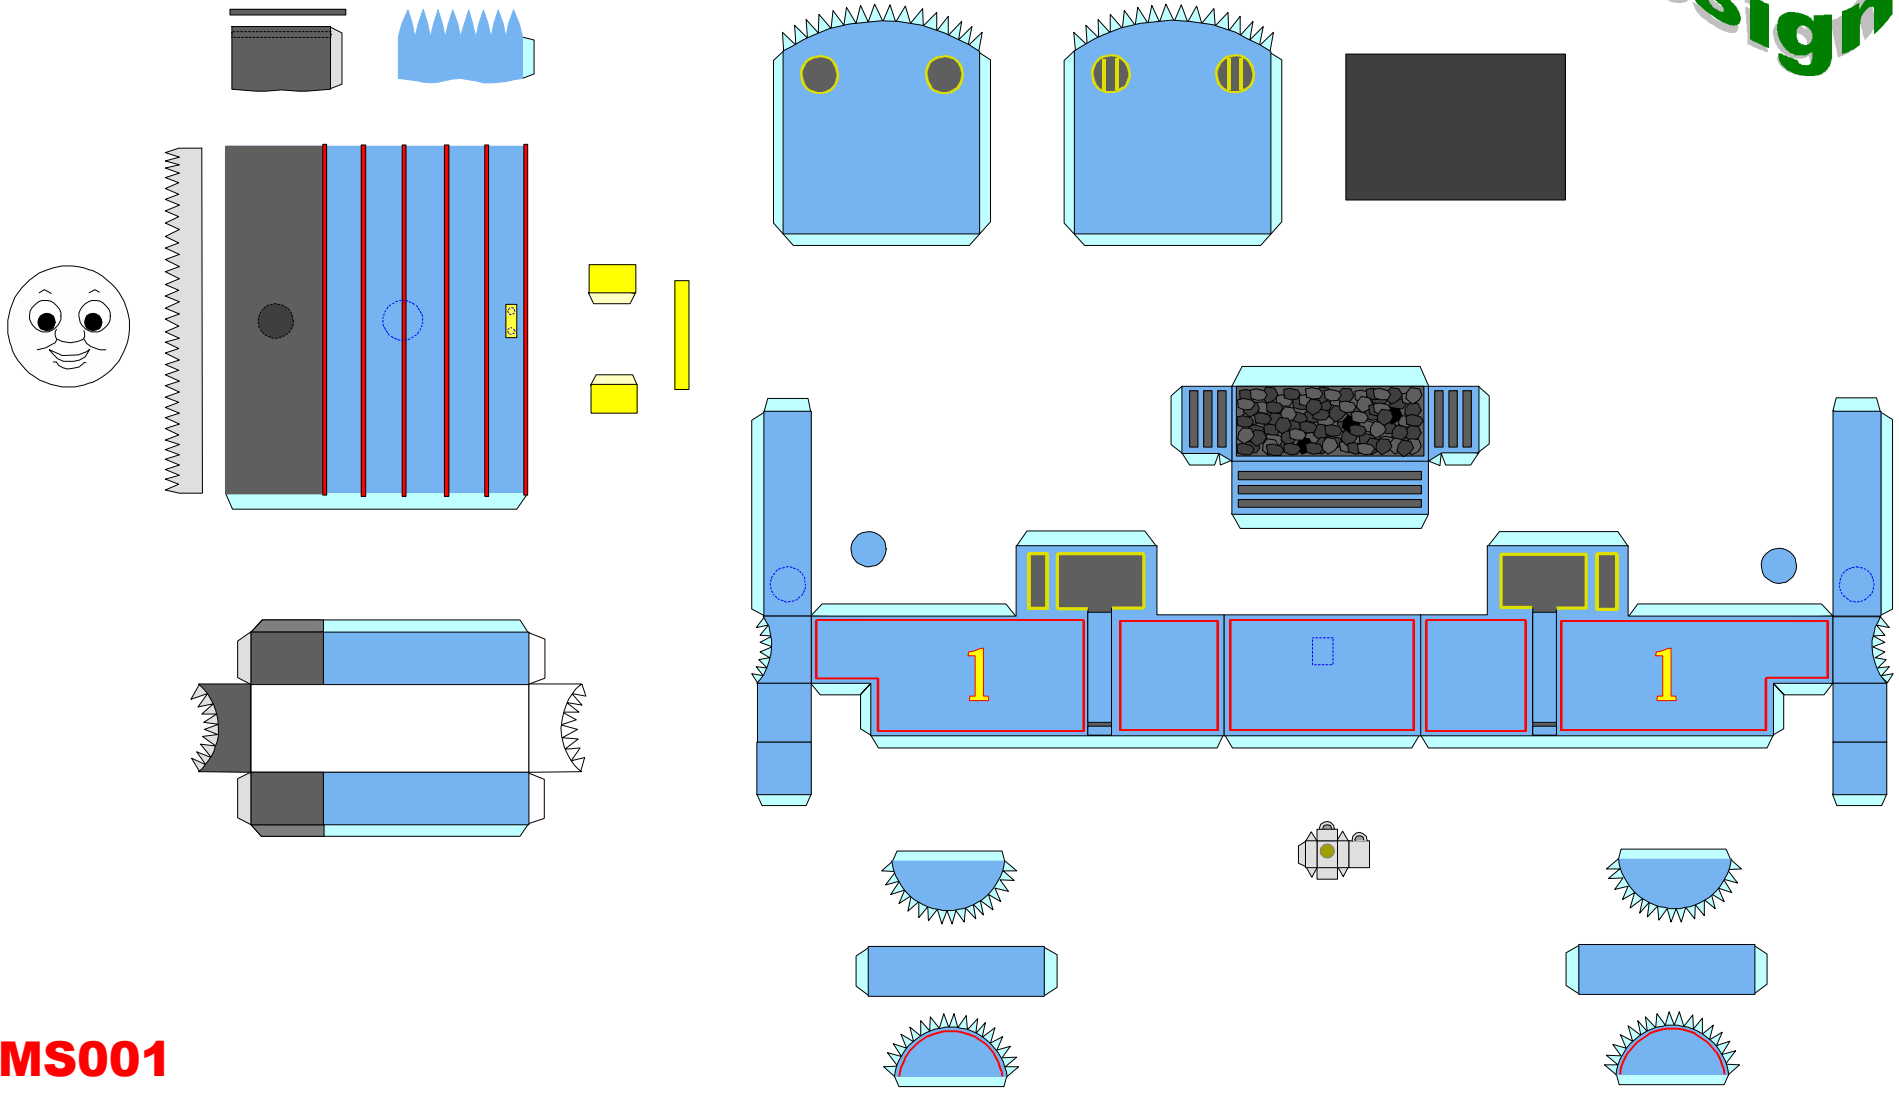

THOMAS the TANK ENGINE

Hiro's
Design

TMS001
Oct/1999

THOMAS the TANK ENGINE

Hiro's
Design

TMS001
by Takahiro Kojima
Oct/1999

<http://member.nifty.ne.jp/papermodel/>