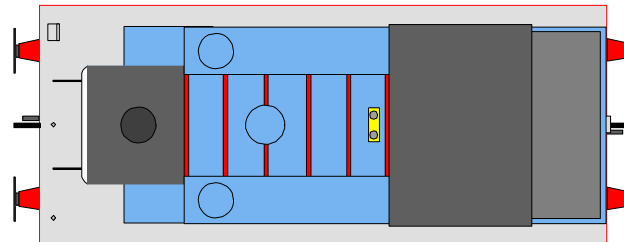

THOMAS the TANK ENGINE

Hiro's
Design

TMS001
Oct/1999

THOMAS the TANK ENGINE

Hiro's
Design

TMS001
by Takahiro Kojima
Oct/1999

<http://member.nifty.ne.jp/papermodel/>